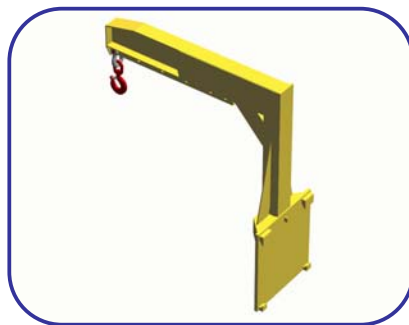

Contact Attachments
Mochdre Industrial Estate
Newtown
Powys
SY16 4LE

tel : 01686 611200
fax : 01686 611201

High Lift Jib

The ideal solution for dedicated fork trucks lifting varying loads at varying load centres.

Use :-

Standard Jib for mounting direct onto the truck carriage. Supplied c/w hook and shackle. Revised beam profile allows access in confined spaces.

Model Ref.	Truck Capacity	'A' Hook Height	'B' Last Hole	Carriage Class	'C' Carriage width	'D' Carriage height
HLJ500-1.3	1500 kg	982 mm	1750 mm	2	400 mm	500 mm
HLJ500-1.8	2000 kg	945 mm	1750 mm	2	400 mm	500 mm
HLJ500-2.2	2500 kg	932 mm	1750 mm	2	400 mm	500 mm
HLJ500-2.7	3000 kg	922 mm	1750 mm	3	500 mm	600 mm
HLJ500-3.1	3500 kg	922 mm	1750 mm	3	500 mm	600 mm
HLJ500-3.5	4000 kg	922 mm	1750 mm	3	500 mm	600 mm
HLJ500-4.4	5000 kg	898 mm	1750 mm	4	500 mm	750 mm
HLJ500-5.0	5500 kg	898 mm	1750 mm	4	500 mm	750 mm
HLJ500-5.5	6000 kg	898 mm	1750 mm	4	500 mm	750 mm