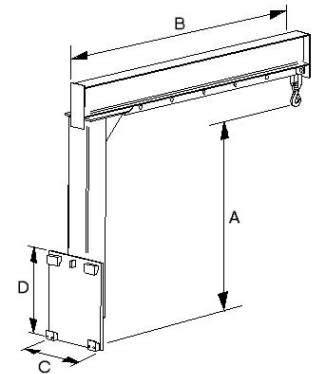

Use :-

Standard Jib for mounting direct onto the truck carriage. Supplied c/w hook and shackle. Revised beam profile allows access in confined spaces.

Model Ref.	Truck Capacity	'A' Hook Height	'B' Last Hole	Carriage Class	'C' Carriage width	'D' Carriage height
HLJ500-1.3	1500 kg	982 mm	1750 mm	2	400 mm	500 mm
HLJ500-1.8	2000 kg	945 mm	1750 mm	2	400 mm	500 mm
HLJ500-2.2	2500 kg	932 mm	1750 mm	2	400 mm	500 mm
HLJ500-2.7	3000 kg	922 mm	1750 mm	3	500 mm	600 mm
HLJ500-3.1	3500 kg	922 mm	1750 mm	3	500 mm	600 mm
HLJ500-3.5	4000 kg	922 mm	1750 mm	3	500 mm	600 mm
HLJ500-4.4	5000 kg	898 mm	1750 mm	4	500 mm	750 mm
HLJ500-5.0	5500 kg	898 mm	1750 mm	4	500 mm	750 mm
HLJ500-5.5	6000 kg	898 mm	1750 mm	4	500 mm	750 mm

Model Ref.	Weight	C of G
HLJ500-1.3	136 kg	380 mm
HLJ500-1.8	139 kg	406 mm
HLJ500-2.2	150 kg	430 mm
HLJ500-2.7	155 kg	460 mm
HLJ500-3.1	160 kg	460 mm
HLJ500-3.5	171 kg	480 mm
HLJ500-4.4	173 kg	480 mm
HLJ500-5.0	188 kg	495 mm
HLJ500-5.5	196 kg	495 mm